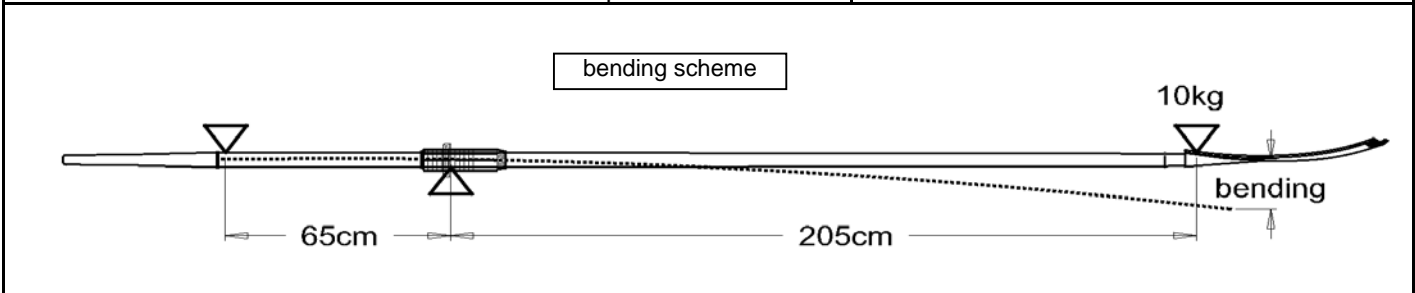

SPECIFICATION SHEET OARS

customer nation: date:
phone
fax
e-mail signature of customer:

requested date of delivery:

quantity: pt:..... stb:.....

shaft:		∅	deflection	oarsweight
normal	☐	57mm	54mm = soft	2410-2500gr
stiff	☐	57mm	44mm = medium	2360-2430gr
Slimeline	☐	53mm	52mm = soft	2500-2710gr

length:
fixed length .....cm
collar middle position of inbord 115cm and length X

adjustable length:			
374 - 379cm	☐	long	115cm und 376cm length
371 - 376cm	☐	medium	115cm und 374cm length
368 - 373cm	☐	short	115cm und 371cm length

other length ..... - .....cm ☐ other sleeve position, inbord:.....length:.....

blade:

Macon	☐	57cm x 20,3cm	classical blade
Smoothie	☐		
with vortex edge	☐ yes ☐ no		

blade size smoothie:

		size	area
large	☐	55cm x 25,5cm	1161,5cm²
medium	☐	53,5cm x 25,5cm	1123,5cm²
small	☐	52cm x 25,5cm	1085,5cm²
roundet large	☐	55cm x 25,5cm	1154,5cm²
roundet medium	☐	53,5cm x 25,5cm	1116,5cm²
roundet small	☐	52cm x 25,5cm	1078,5cm²

handle:

poplar wood	☐		Carbon with rubber grip
men	☐	42 - 50mm	men ☐ 39 - 43mm
women	☐	39 - 50mm	women ☐ 35 - 39mm
other dimensions	☐	up:.....to:.....	

remarks / special requests: